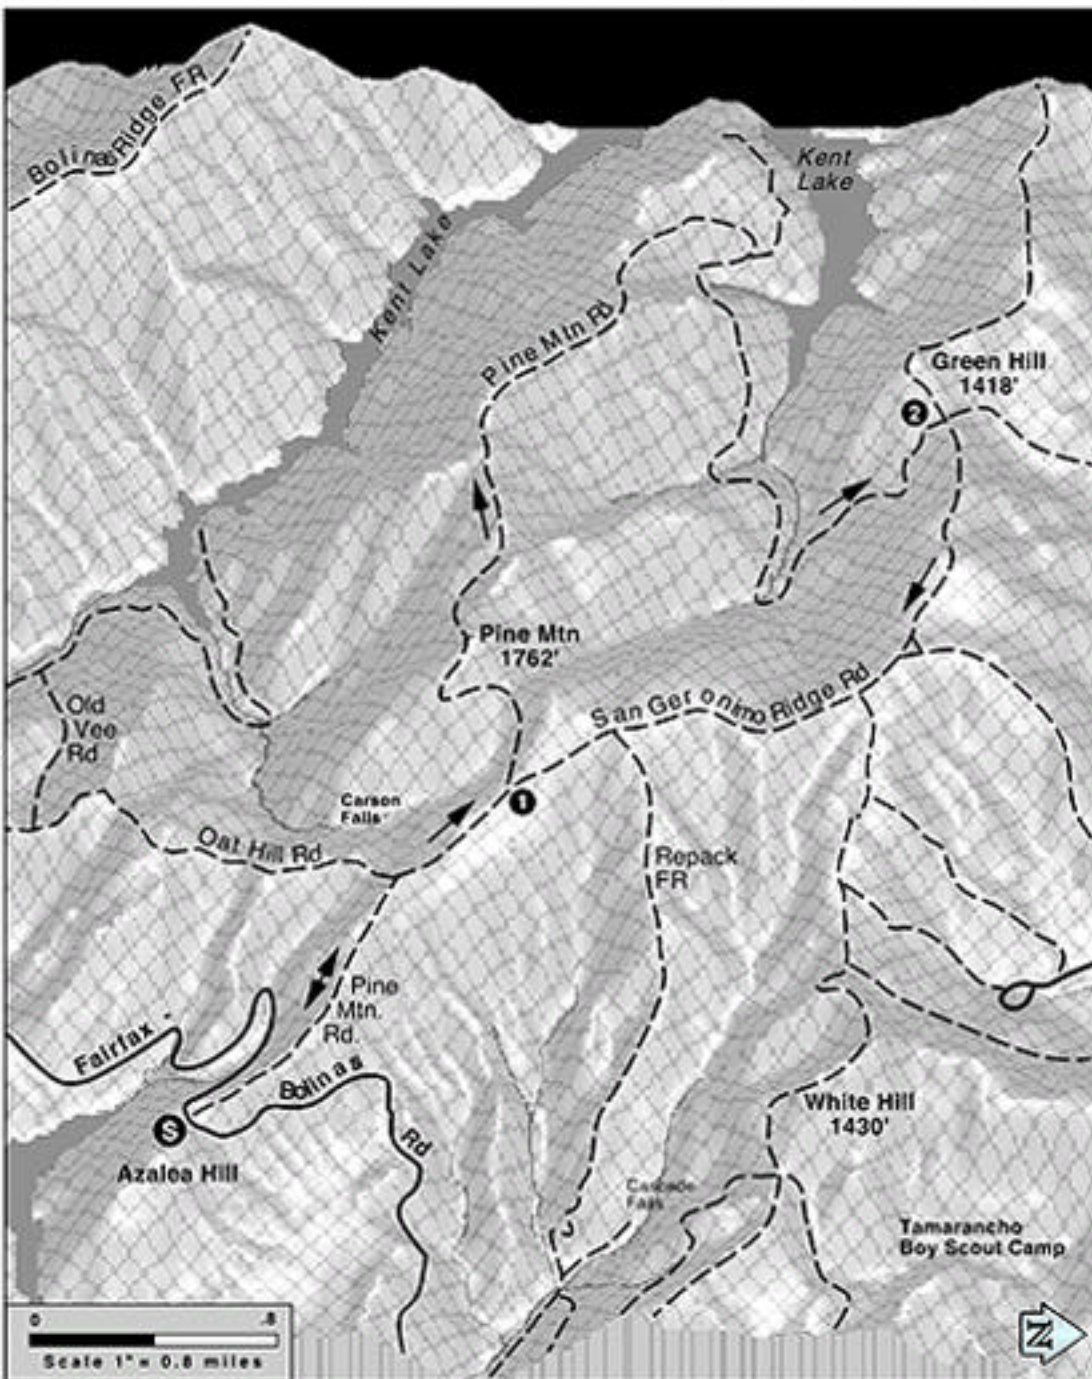

Getting There

From Hwy 101:
 In Greenbrae, W on Sir Francis Drake for 5.2 miles to Fairfax. At stoplight, L on Claus, L on Broadway, R on Bolinas Rd. for 3.8 miles to parking area at top of hill.

Central Marin

Marin Municipal Water District
 Pine Mountain

22 - Pine Mt. Loop

COURTESY OF MARIN TRAILS (WWW.MARINTRAILS.COM)

Copyright© 1998 by Martin Press. All Rights reserved. No part this map maybe reproduced, except for personal use without written permission of the publisher